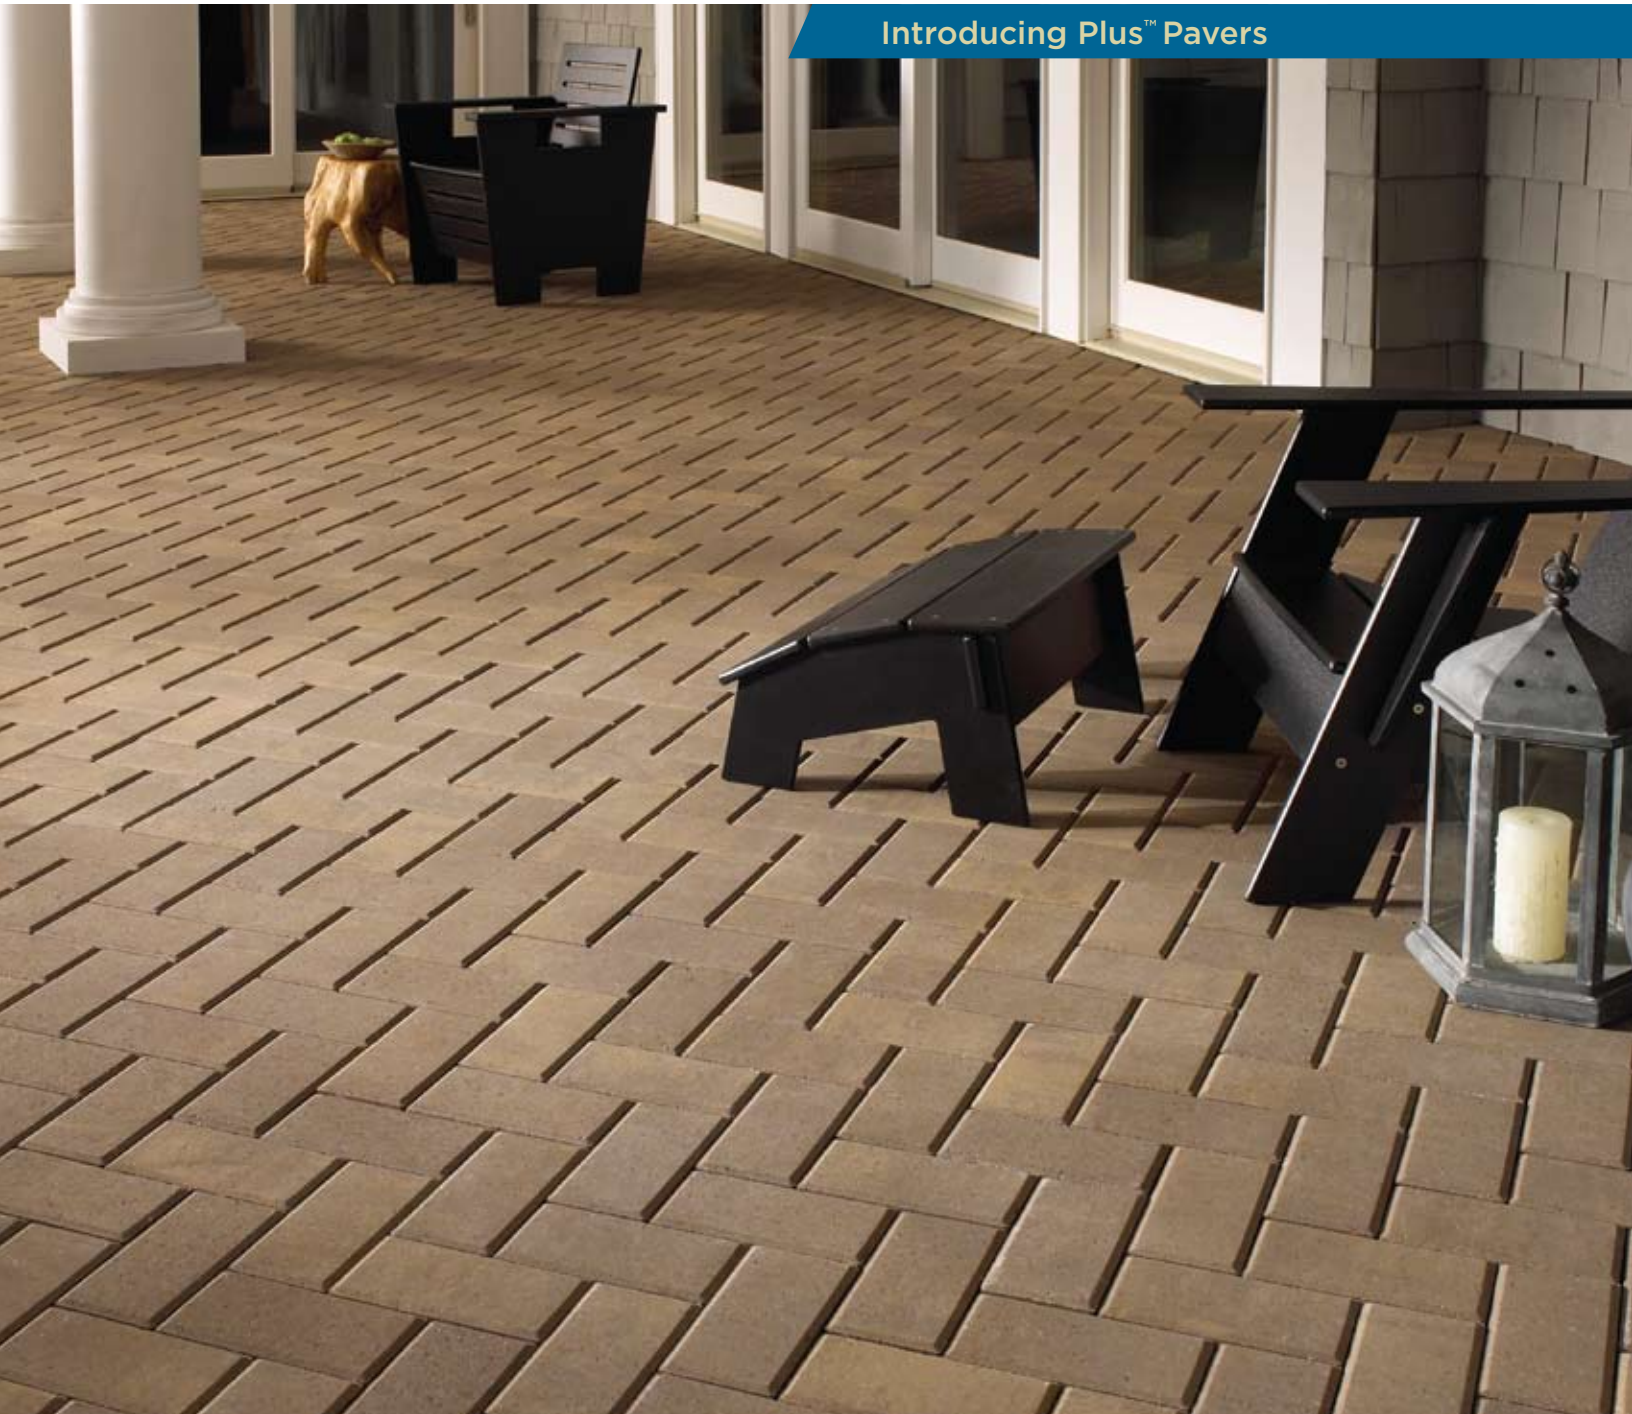

Introducing Plus™ Pavers

Holland Plus™ & Kingston Plus™
Paving Stones

Build Something Beautiful® with the attractive and functional colors and texture of Plus™ pavers from Anchor.

WOODLAND

We concentrate premium materials at the top of each Plus™ paver to produce a rich color and a distinctive fine-textured and wear-resistant surface

HOLLAND PLUS™ PAVING STONE COLORS

BARKWOOD

WOODLAND

BRICK RED

KINGSTON PLUS™ PAVING STONE COLORS

BARKWOOD

WOODLAND

PAVER COMPARISON

STANDARD PAVER SURFACE

PLUS PAVER SURFACE

ABC0209