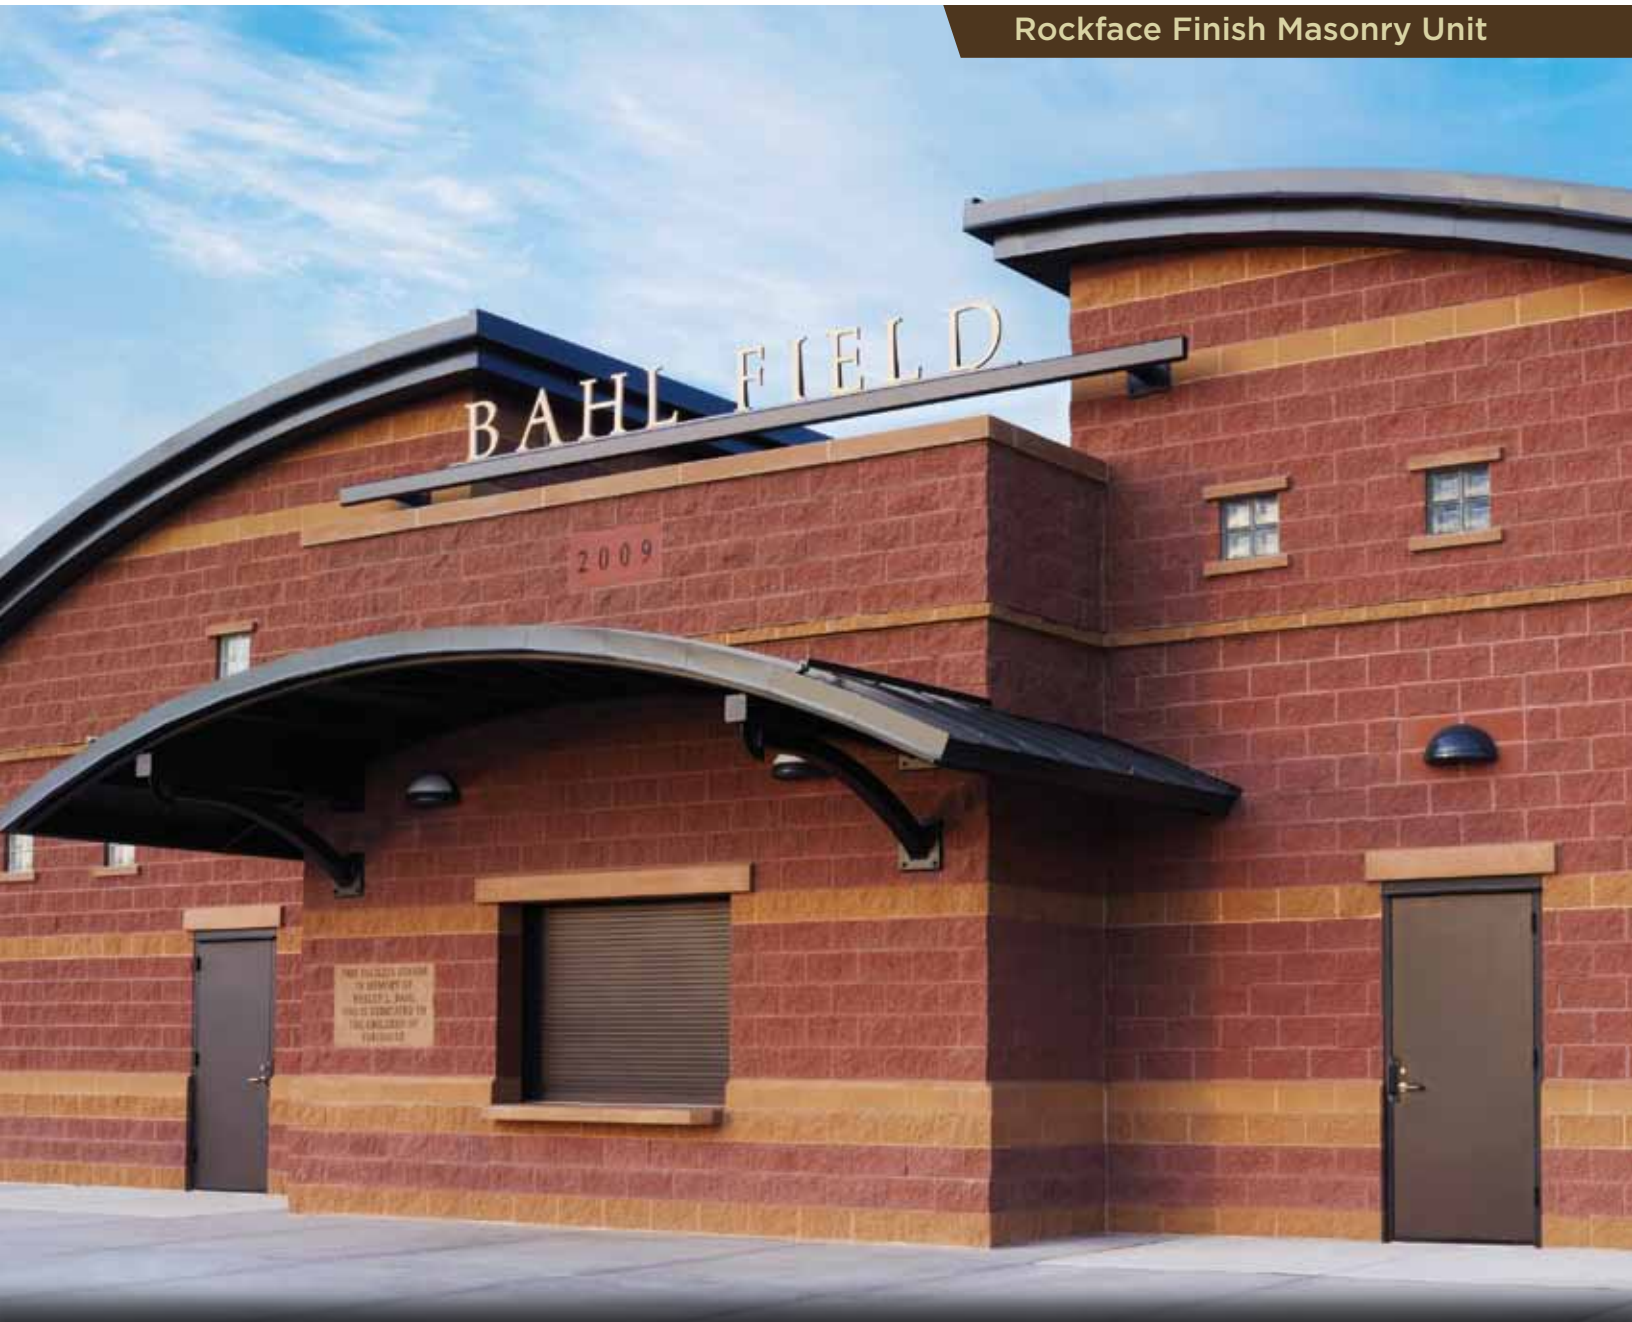

Rockface Finish Masonry Unit

Genuine Cut-Stone Effect

A rough-hewn texture,  
combining aesthetics and  
structural integrity.

- Classic style
- Veneer and structural sizes for broad application
- Multiple sizes for versatility