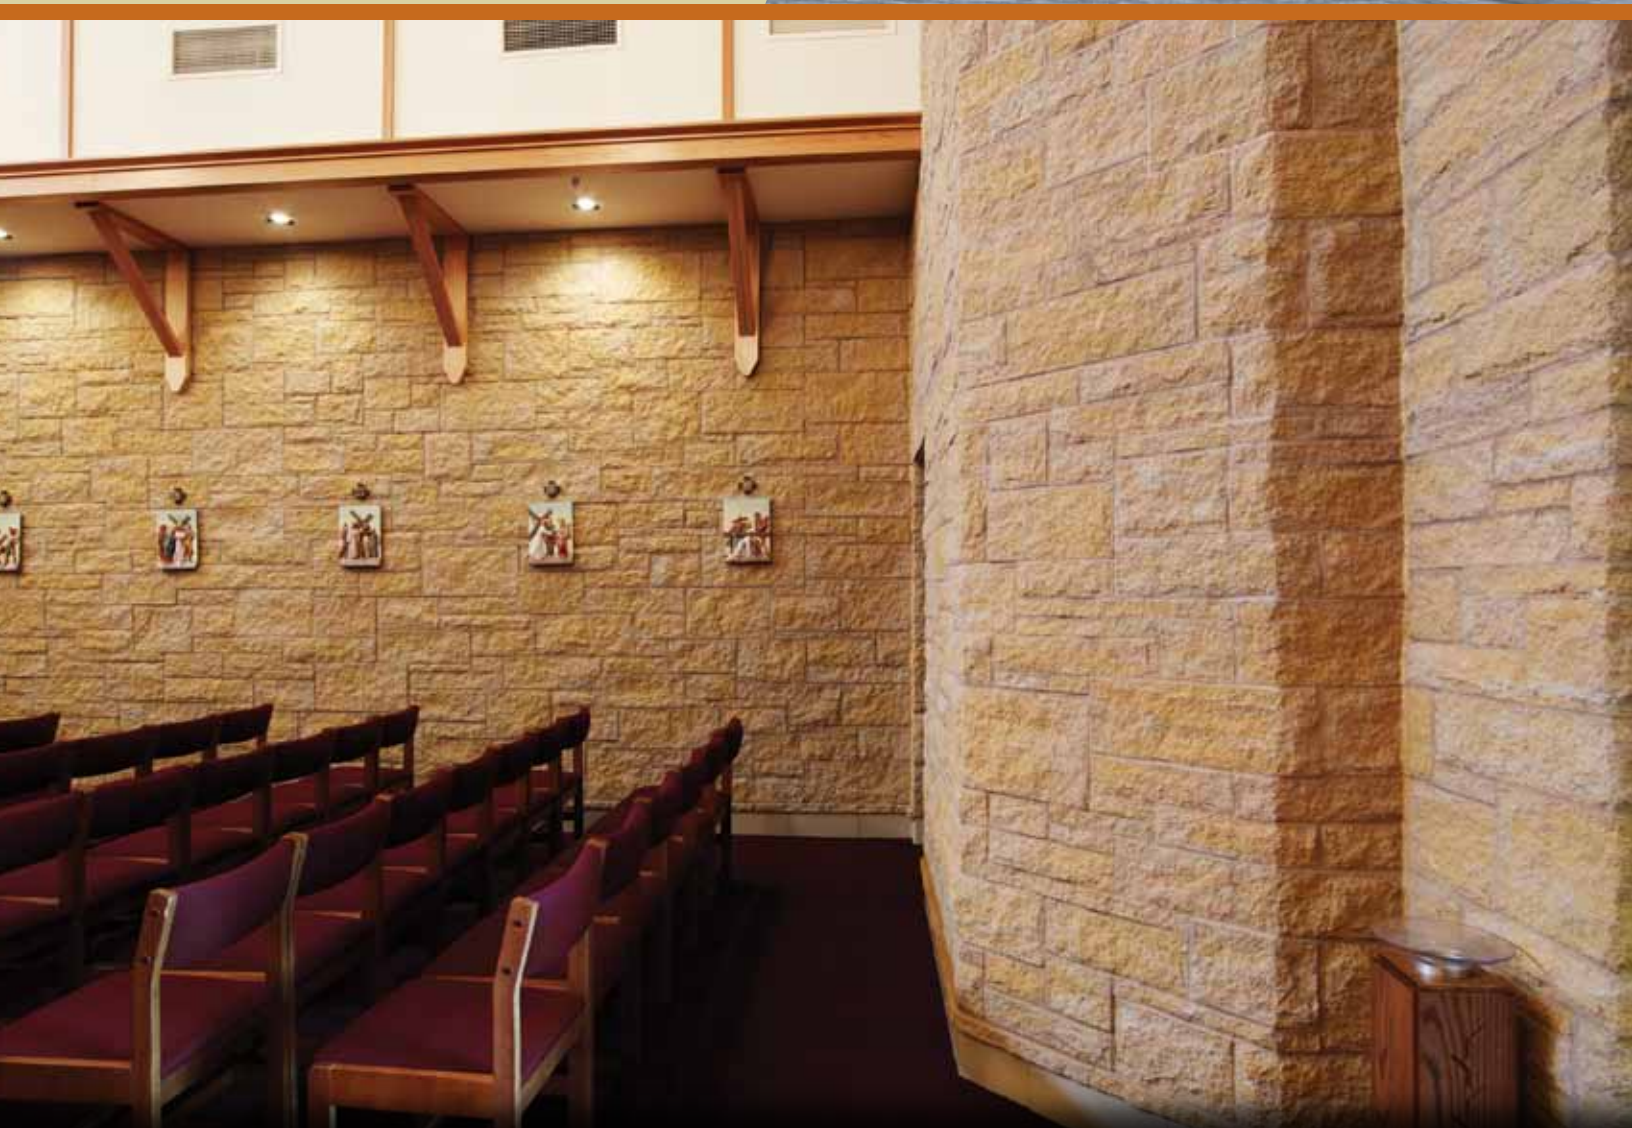

Tecture Stone<sup>®</sup> Masonry Veneer

Large-Scale for a  
Dramatic Effect

This veneer line combines design elegance with versatility due to its unique large scale.

- Stunning texture for outstanding effect
- Use for interior and exterior applications
- Modular sizes for pattern flexibility