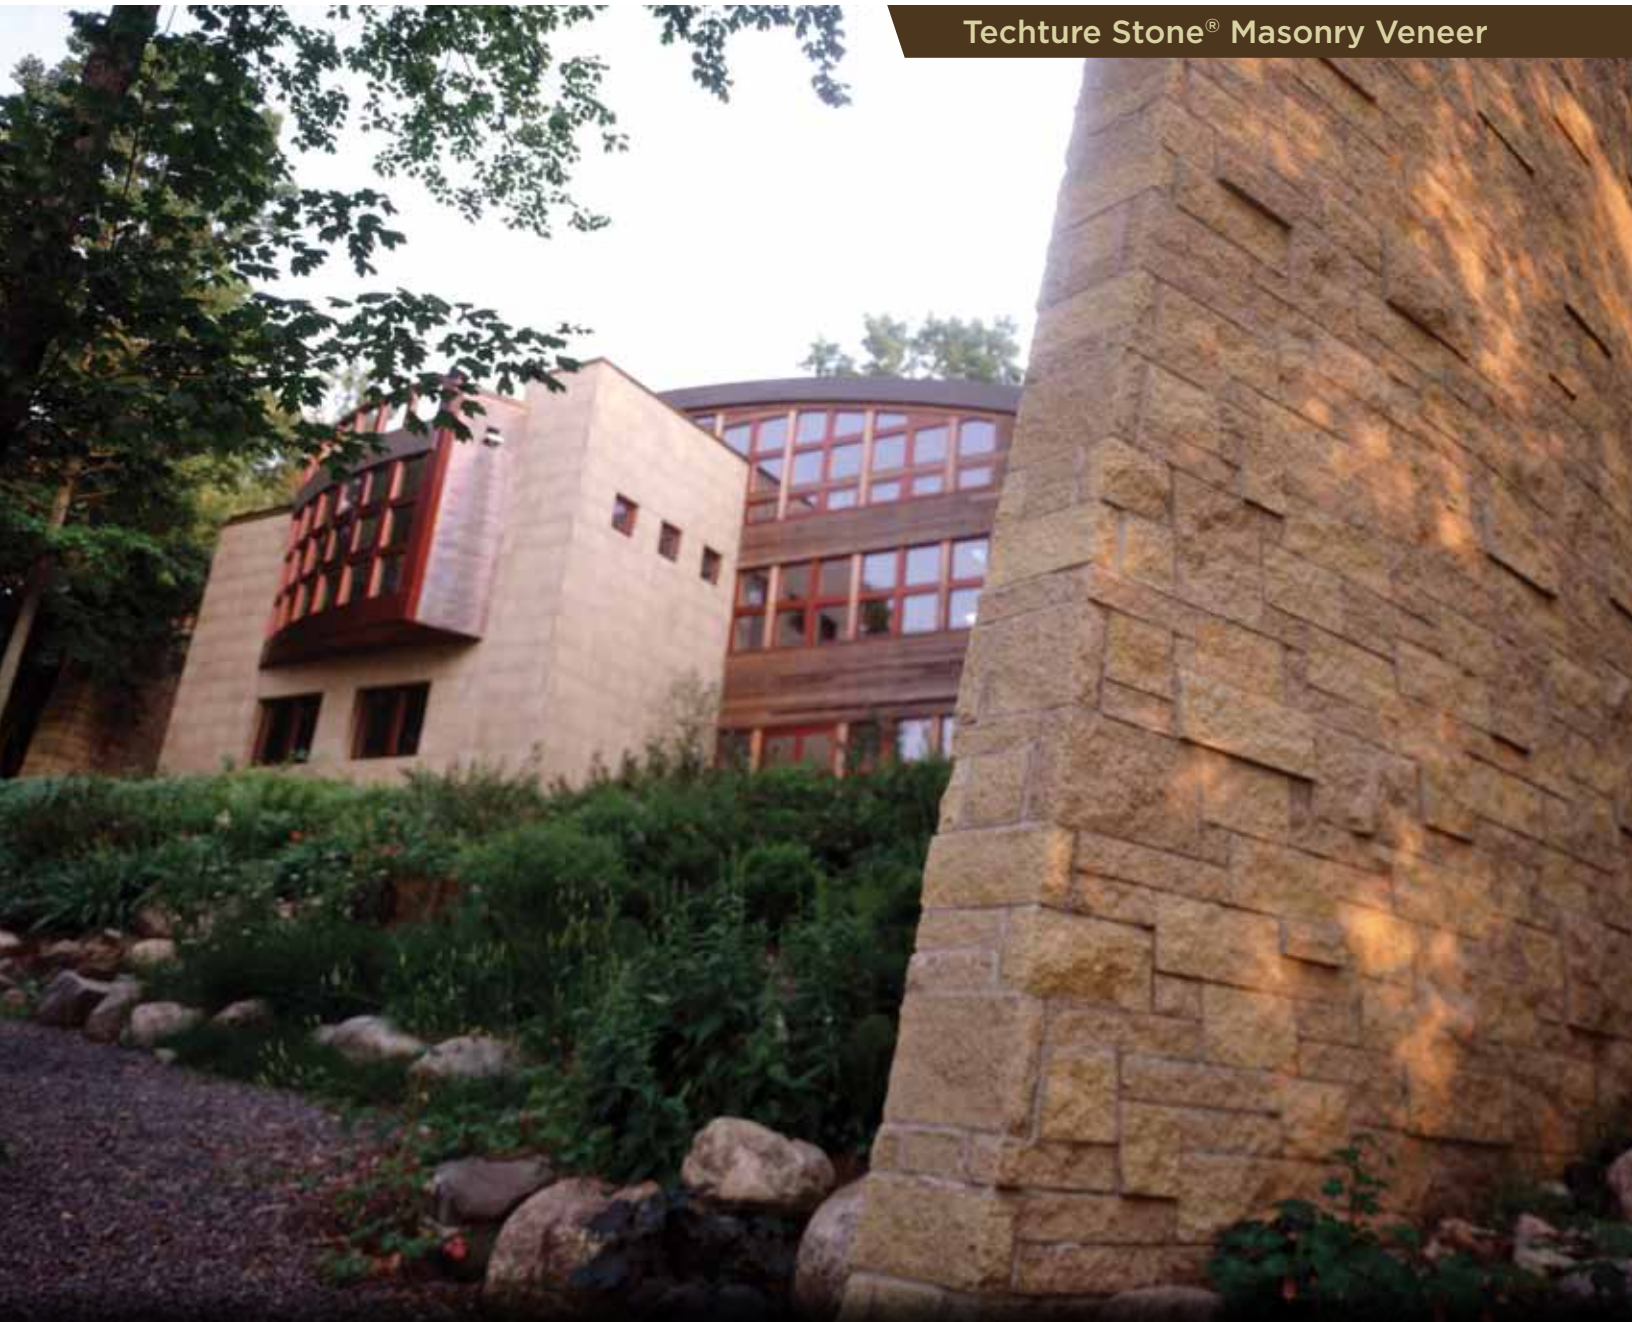

Tecture Stone<sup>®</sup> Masonry Veneer

Large-Scale for a  
Dramatic Effect

This veneer line combines design elegance with versatility due to its unique large scale.

- Stunning texture for outstanding effect
- Use for interior and exterior applications
- Modular sizes for pattern flexibility