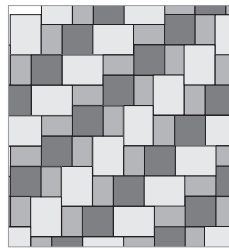

Britton™ Pavers

RANDOM 1

20% (3) SMALL RECTANGLE
 13% (1) MEDIUM RECTANGLE
 40% (2) SQUARES
 27% (1) LARGE RECTANGLE

RANDOM 4

15% (2) SMALL RECTANGLE
 31% (2) MEDIUM RECTANGLE
 23% (1) SQUARE
 31% (1) LARGE RECTANGLE

RANDOM 2

13% (2) SMALL RECTANGLE
 40% (3) MEDIUM RECTANGLE
 20% (1) SQUARE
 27% (1) LARGE RECTANGLE

RANDOM 5

7% (1) SMALL RECTANGLE
 14% (1) MEDIUM RECTANGLE
 22% (1) SQUARE
 57% (2) LARGE RECTANGLE

RANDOM 3

36.5% (1) LARGE RECTANGLE
 27% (1) SQUARE
 36.5% (2) MEDIUM RECTANGLES

RANDOM 6

30% (3) MEDIUM RECTANGLE
 30% (2) SQUARES
 40% (2) LARGE RECTANGLE