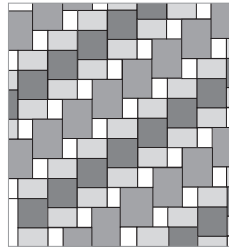

Britton™ Pavers

RANDOM 1

20% (3) SMALL RECTANGLE
 13% (1) MEDIUM RECTANGLE
 40% (2) SQUARES
 27% (1) LARGE RECTANGLE

RANDOM 4

15% (2) SMALL RECTANGLE
 31% (2) MEDIUM RECTANGLE
 23% (1) SQUARE
 31% (1) LARGE RECTANGLE

RANDOM 2

13% (2) SMALL RECTANGLE
 40% (3) MEDIUM RECTANGLE
 20% (1) SQUARE
 27% (1) LARGE RECTANGLE

RANDOM 5

7% (1) SMALL RECTANGLE
 14% (1) MEDIUM RECTANGLE
 22% (1) SQUARE
 57% (2) LARGE RECTANGLE

RANDOM 3

36.5% (1) LARGE RECTANGLE
 27% (1) SQUARE
 36.5% (2) MEDIUM RECTANGLES

RANDOM 6

30% (3) MEDIUM RECTANGLE
 30% (2) SQUARES
 40% (2) LARGE RECTANGLE