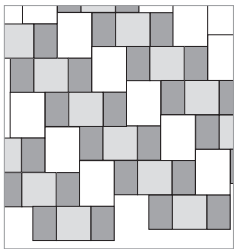

Britton™ Pavers

RANDOM 1

20% (3) SMALL RECTANGLE
 13% (1) MEDIUM RECTANGLE
 40% (2) SQUARES
 27% (1) LARGE RECTANGLE

RANDOM 4

15% (2) SMALL RECTANGLE
 31% (2) MEDIUM RECTANGLE
 23% (1) SQUARE
 31% (1) LARGE RECTANGLE

RANDOM 2

13% (2) SMALL RECTANGLE
 40% (3) MEDIUM RECTANGLE
 20% (1) SQUARE
 27% (1) LARGE RECTANGLE

RANDOM 5

7% (1) SMALL RECTANGLE
 14% (1) MEDIUM RECTANGLE
 22% (1) SQUARE
 57% (2) LARGE RECTANGLE

RANDOM 3

36.5% (1) LARGE RECTANGLE
 27% (1) SQUARE
 36.5% (2) MEDIUM RECTANGLES

RANDOM 6

30% (3) MEDIUM RECTANGLE
 30% (2) SQUARES
 40% (2) LARGE RECTANGLE