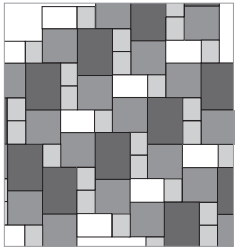

Britton™ Pavers

RANDOM 1

20% (3) SMALL RECTANGLE
 13% (1) MEDIUM RECTANGLE
 40% (2) SQUARES
 27% (1) LARGE RECTANGLE

RANDOM 4

15% (2) SMALL RECTANGLE
 31% (2) MEDIUM RECTANGLE
 23% (1) SQUARE
 31% (1) LARGE RECTANGLE

RANDOM 2

13% (2) SMALL RECTANGLE
 40% (3) MEDIUM RECTANGLE
 20% (1) SQUARE
 27% (1) LARGE RECTANGLE

RANDOM 5

7% (1) SMALL RECTANGLE
 14% (1) MEDIUM RECTANGLE
 22% (1) SQUARE
 57% (2) LARGE RECTANGLE

RANDOM 3

36.5% (1) LARGE RECTANGLE
 27% (1) SQUARE
 36.5% (2) MEDIUM RECTANGLES

RANDOM 6

30% (3) MEDIUM RECTANGLE
 30% (2) SQUARES
 40% (2) LARGE RECTANGLE